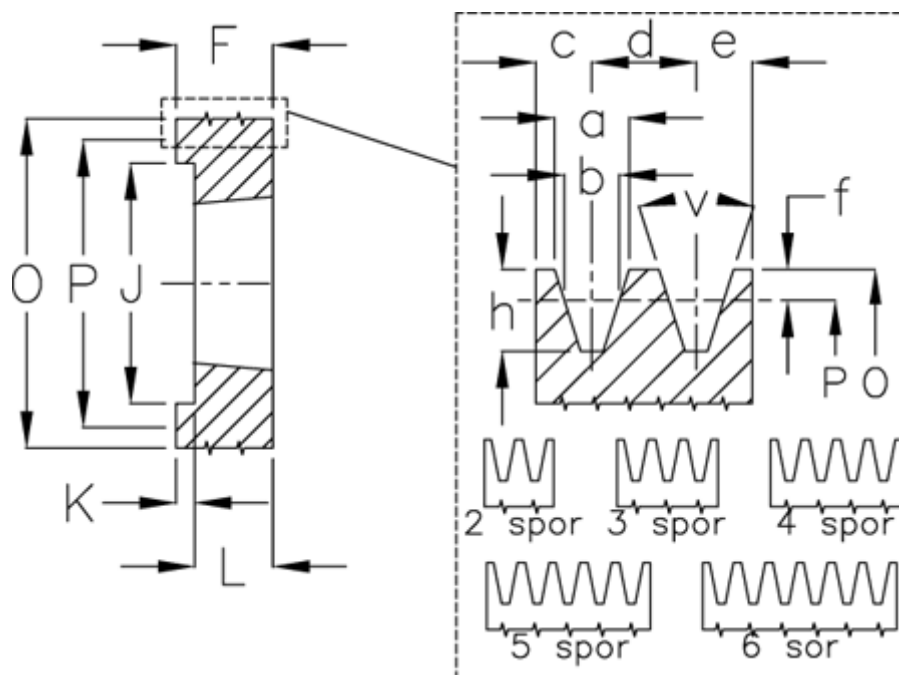

Article number: 604113010004

Description: V-belt pulley SPZ 100/4 TL1610

Measures

a	= 9,7	For bush	= 1610	P	= 100
b	= 8,5	h	= 11	Type	= SPZ
Bush ζ max	= 42	J	= 71.0	v	= 38 grader
c	= 8	K	= 27		
d	= 12	L	= 25		
e	= 8	m	= -		
f	= 2	Number of ribs	= 4		
F	= 52	O	= 104		